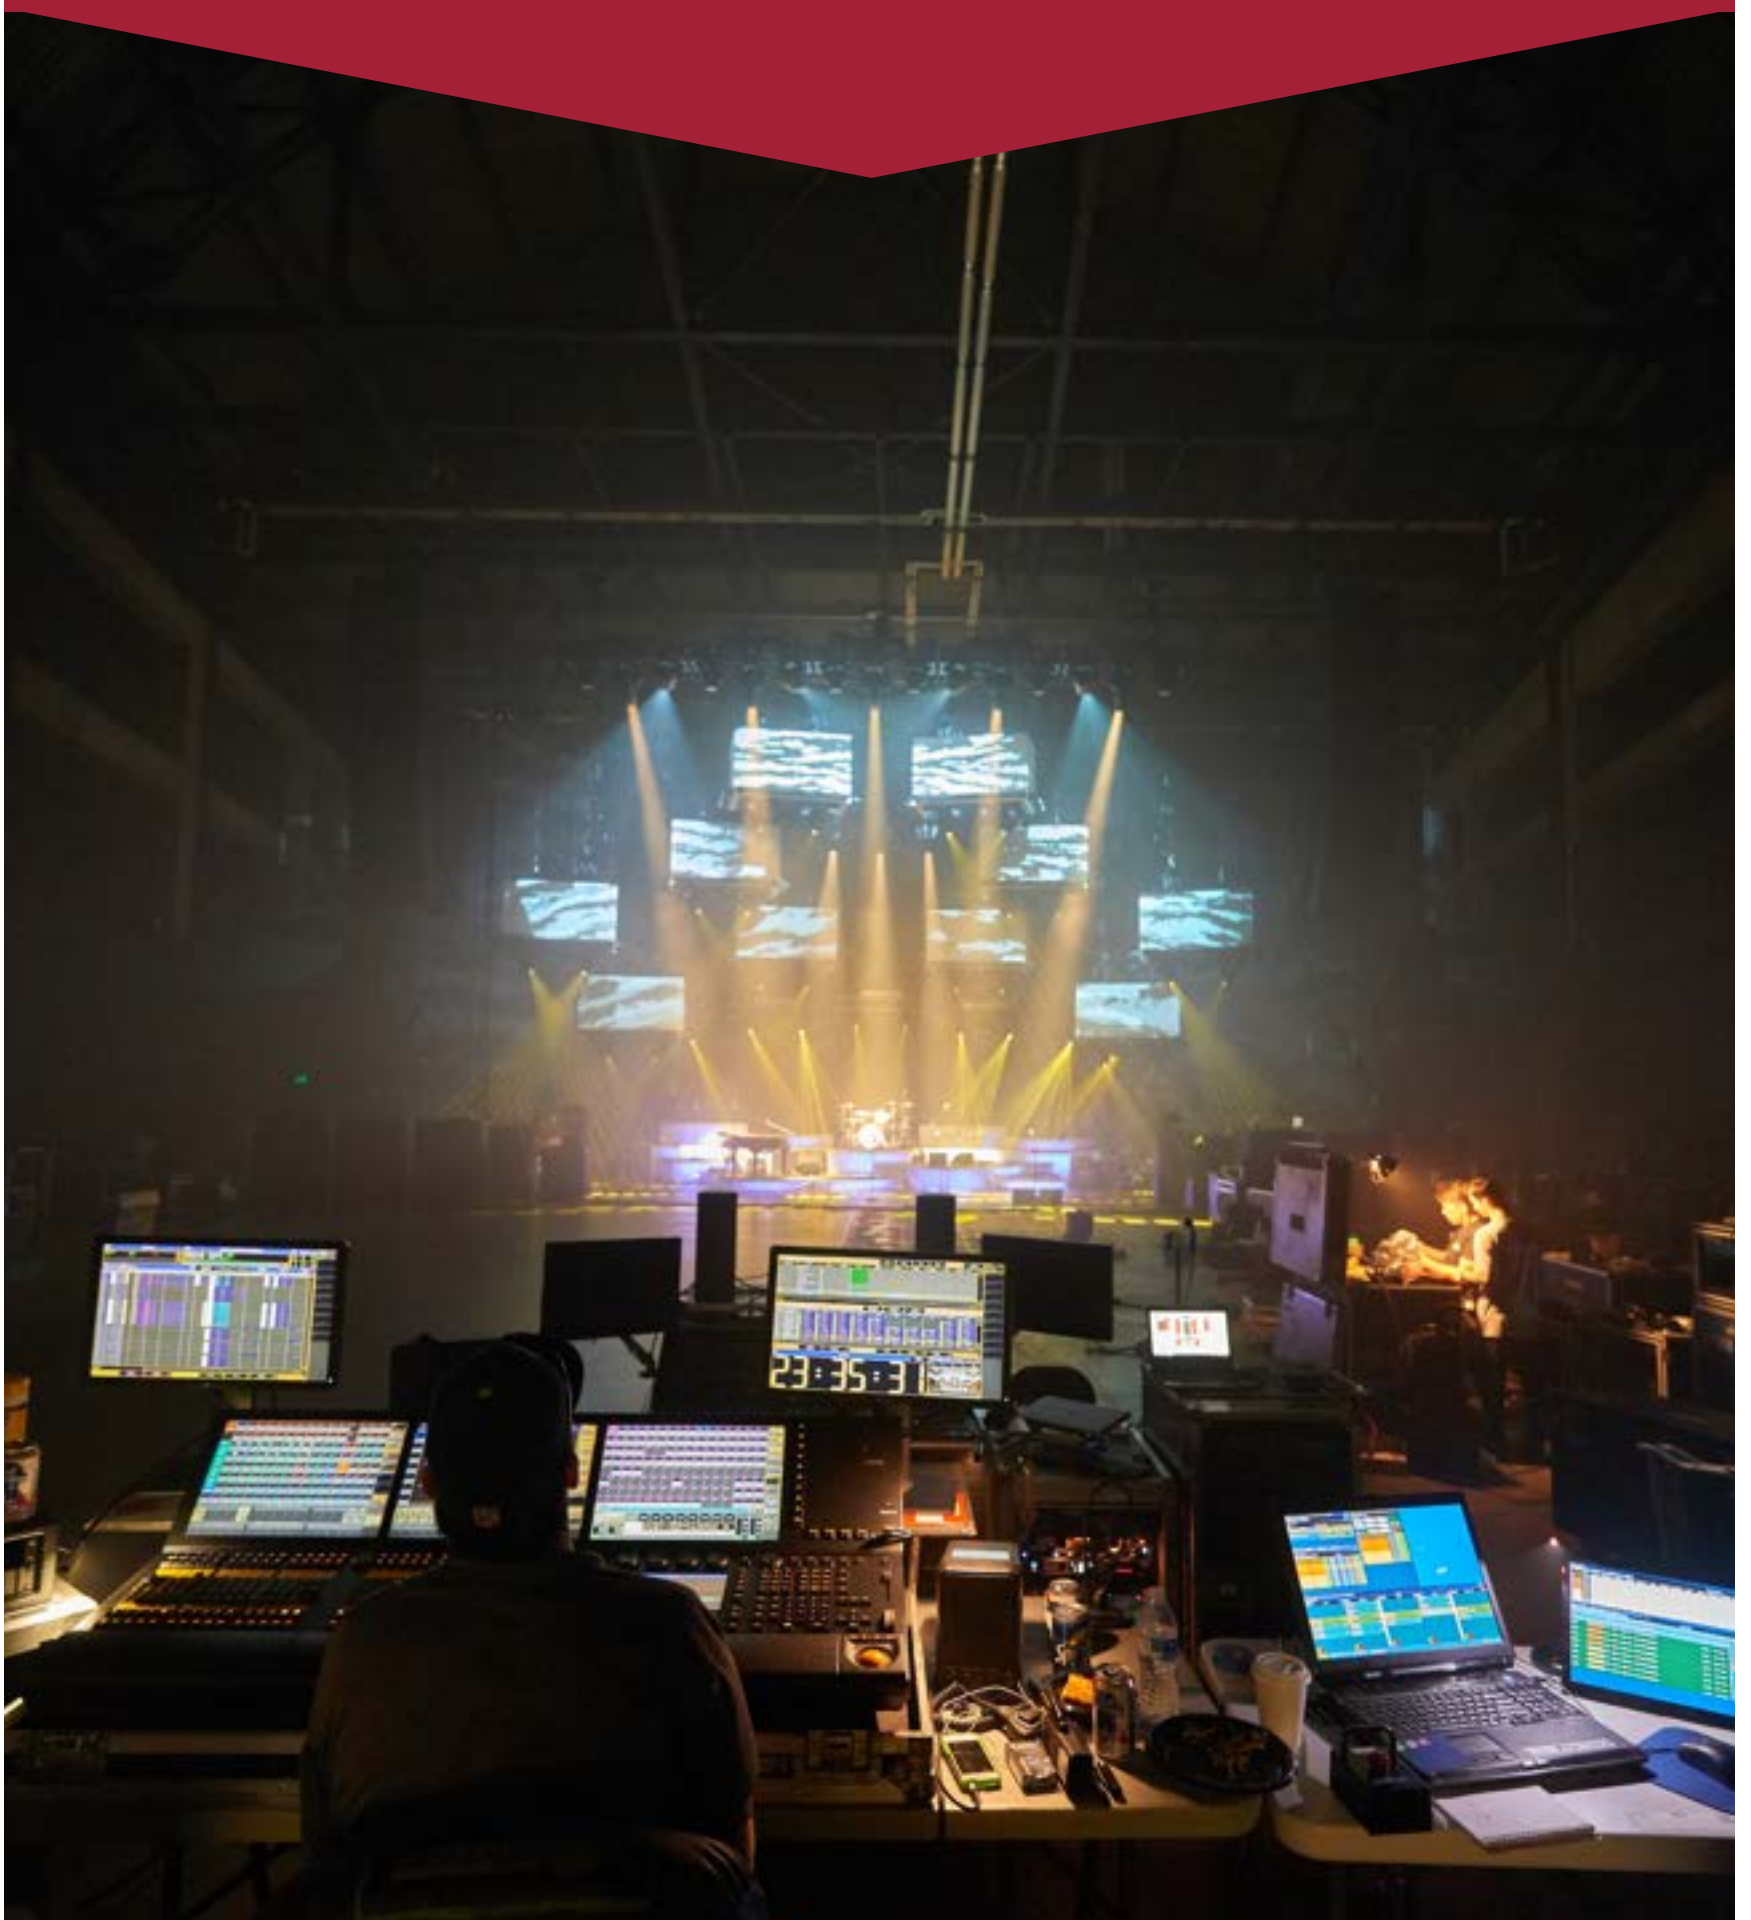

LIGHTING & CONSOLES

Lighting is an artistic endeavor that delivers impact, emotion, intensity, form and color. Our GrandMA consoles provide a seamless and limitless interaction with our lighting fixtures from leading manufacturers like Robe, Clay Paky, GLP Varilite, Elation and more.