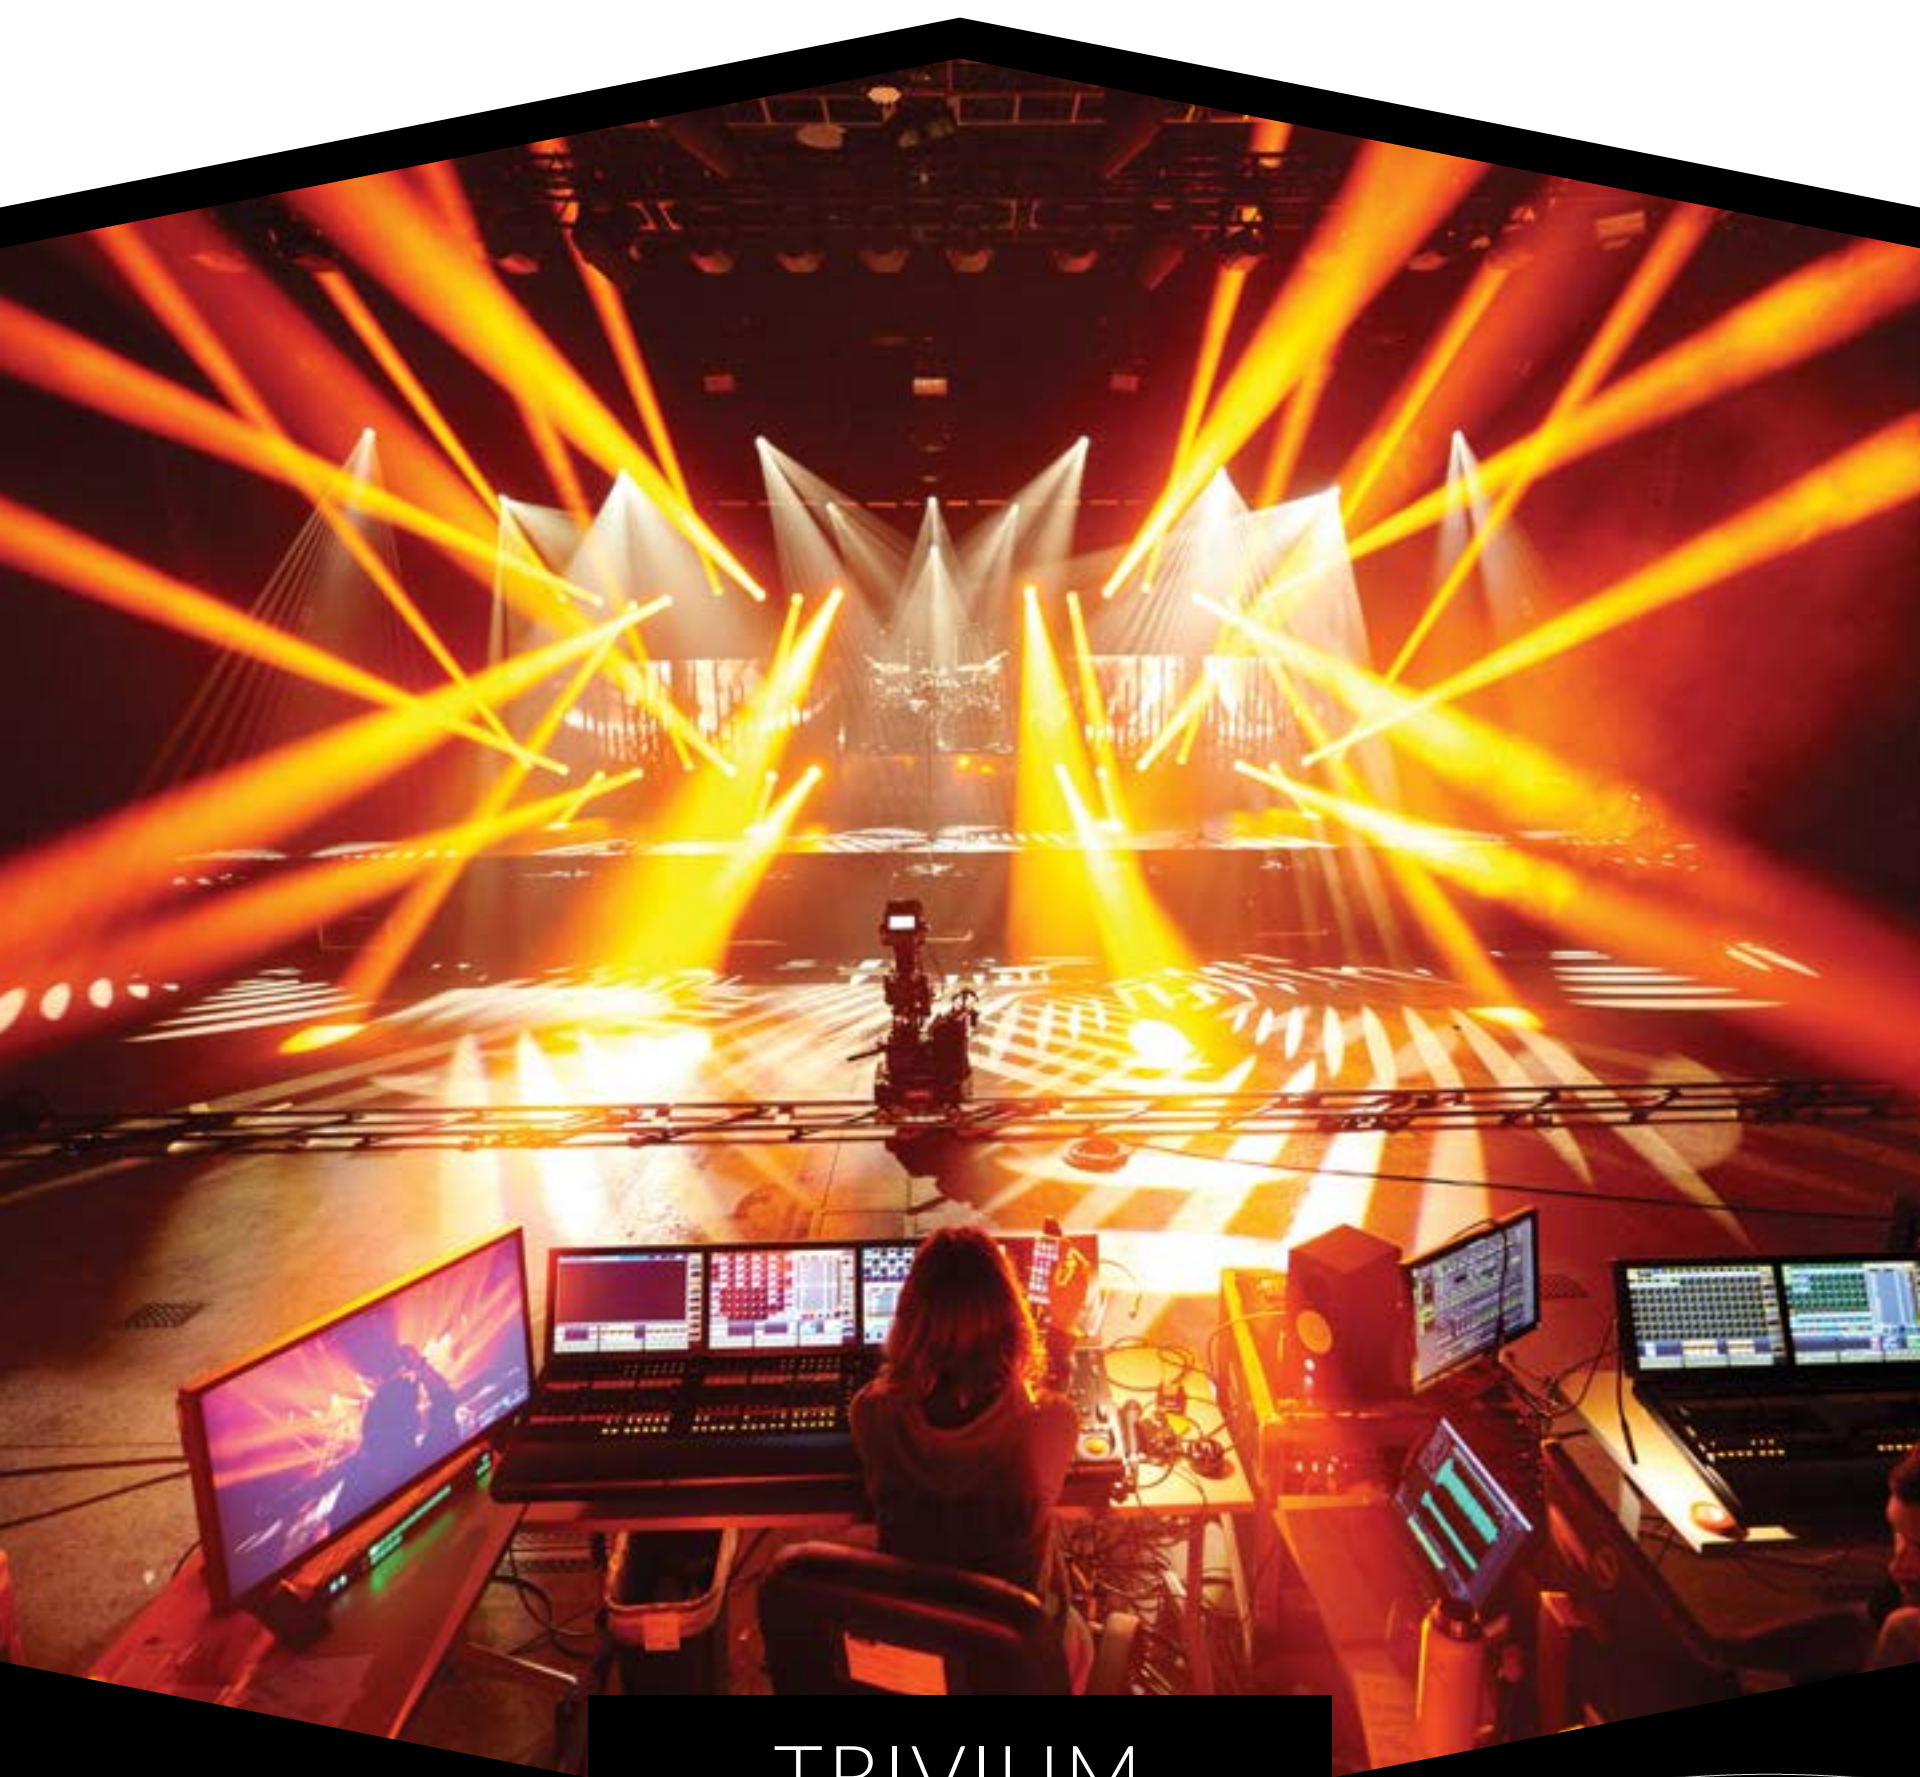

LIVESTREAM

The LMG Touring team provided audio, LED, media servers, and lighting for many several succesful livestreams. Displayed on Roe CB8, the technology allowed for incredible brightness and blow-through creative options. The Touring team used innovative problem solving and provided state-of-the-art technology, elevating the performance to the next level.

TRIVIUM