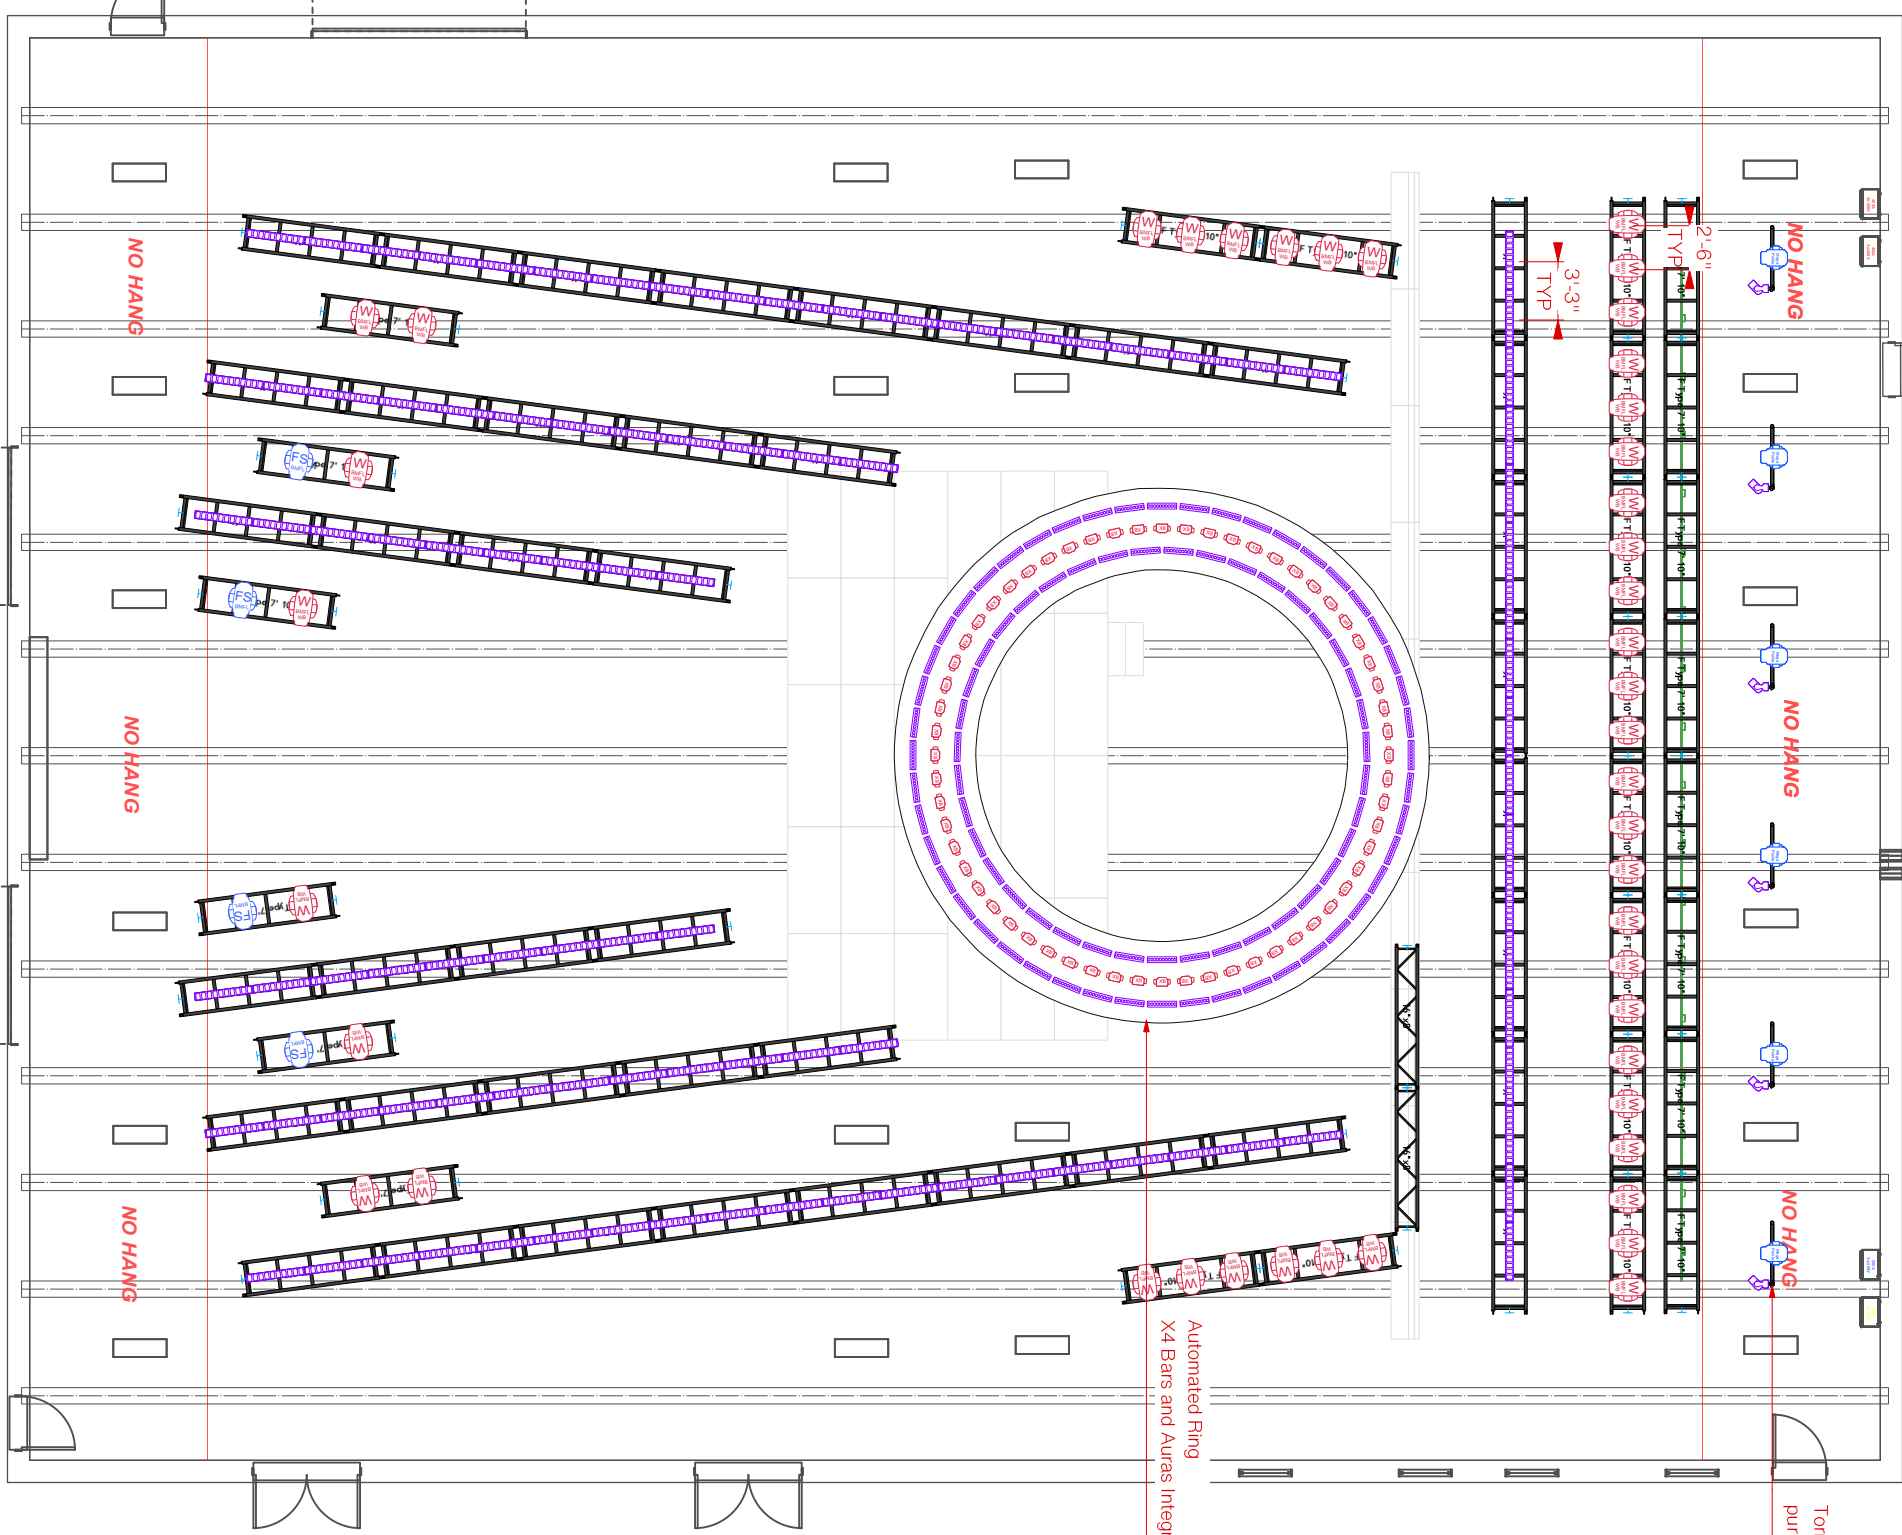

Lighting Stage
Sheet Size: 22x34
Sheet No.: 6.1

Tom structure drawn for illustration purposes only

Lighting

	GLP Impression FR10 Bar (79CH Mode)	192
	GLP Impression X4 Bar 10 (49CH Mode)	87
	GLP JDC1 Stroke (68CH Mode)	100
	MAC Aura XB (25CH Mode)	182
	Robe BMFL Followspot LT (32CH Mode)	4
	Robe BMFL Wash Beam (49CH Mode)	67
	Robe MegaPointe (39CH Mode)	30