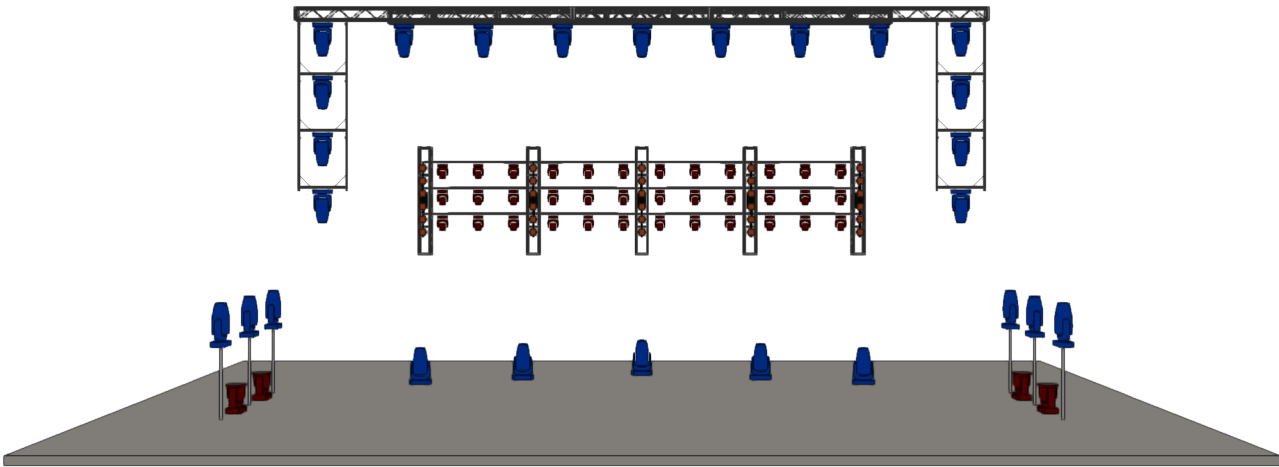

DISCLAIMER

Copyright © 2020

Show:

KILLERS

P04-4557

V3

LIGHTING		
Thumbnail	Item	Qty
	Martin Mac Quantum Wash	16
	Portman P2 Hexalin	5
	Robe LEDBeam 150	36
	Robe Robin Esprit	28
VIDEO		
Thumbnail	Item	Qty
SEFX		
Thumbnail	Item	Qty
CONTROL		
Thumbnail	Item	Qty
	Ghost Network Switch	2
	GrandMA2 Full-Size	2
	GrandMA 2 NPU	2
RIGGING		
Thumbnail	Item	Qty
	4' Pipe (Black (Lighting))	6
	8' Pipe (Black (Lighting))	12
	12' Box Truss 5' (Black (Lighting))	1
	12' Box Truss 8' (Black (Lighting))	9
	12' Box Truss 10' (Black (Lighting))	10
	24' x 24' Base Plate ( )	6
	U-Torn 100 (Black (Lighting))	6

Detail:
Render

Designer:
Steven Douglas

Drawn By:
Kevin Maas

City/State:
Las Vegas, NV

Venue:
LMG Vegas Studio

Show Dates:
8/5/2020

Scale: ANSIA 8.5 x 11
NTS 1 OF 9

File Last Modified:
8/3/20
Killers_Vegas Studio V3.vwx