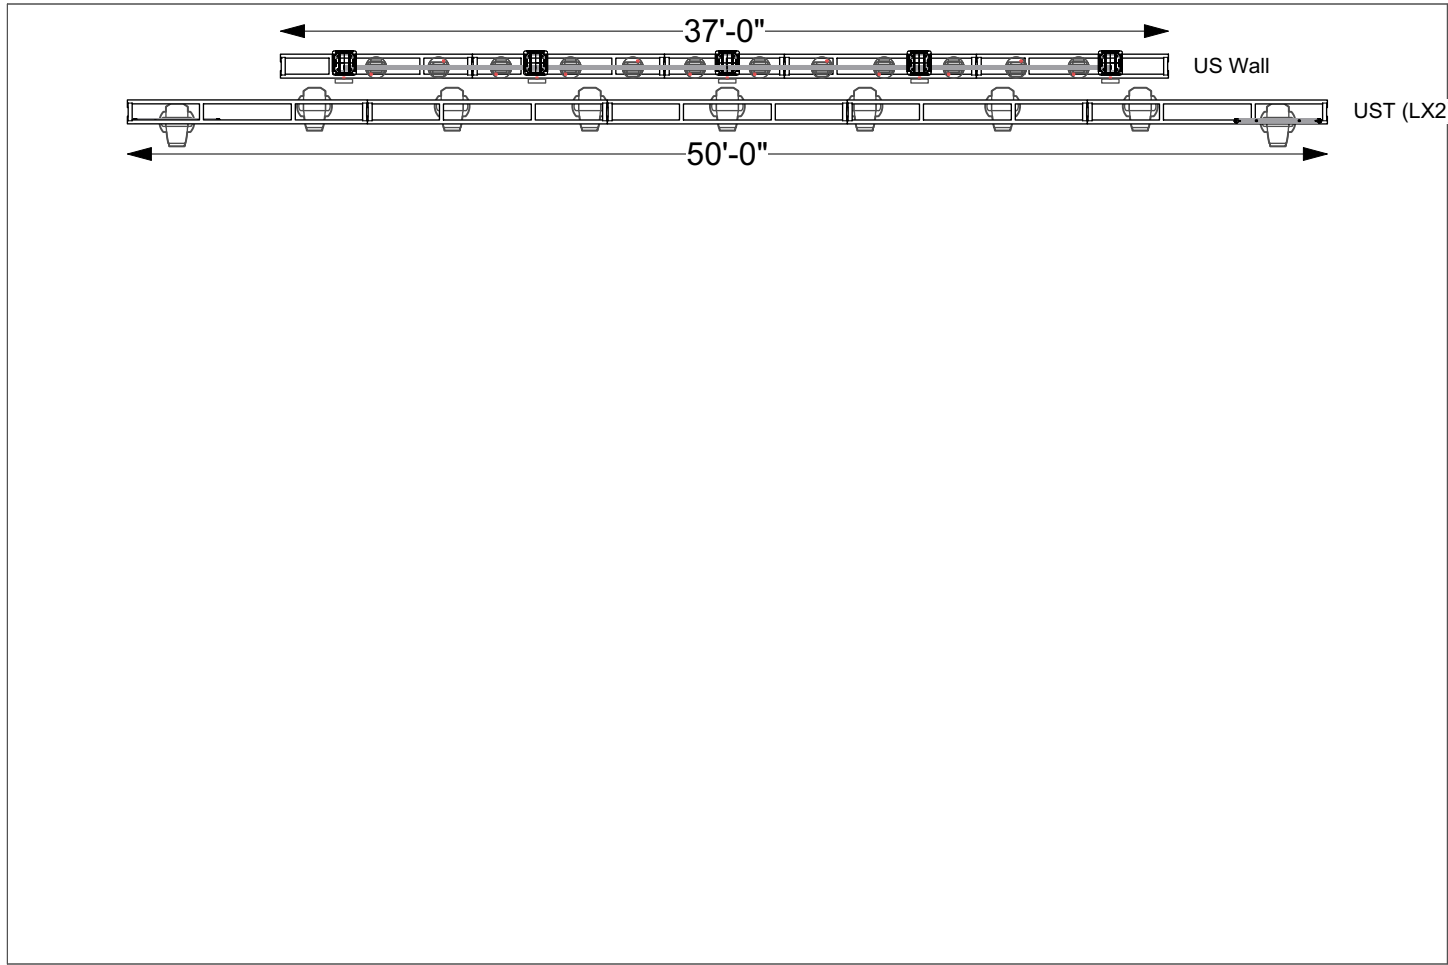

DISCLAIMER

Copyright © 2020

Show:

P04-4557 V3

LIGHTING		
Thumbnail	Item	Qty
	Martin Mac Quantum Wash	16
	Portman P2 Hexalin	5
	Robe LEDBeam 150	36
	Robe Robin Esprit	28
VIDEO		
Thumbnail	Item	Qty
SEFX		
Thumbnail	Item	Qty
CONTROL		
Item	Qty	
Ghost Network Switch	2	
GrandMA2 Full-Size	2	
GrandMA 2 NPU	2	
RIGGING		
Thumbnail	Item	Qty
	4" Pipe (Black (Lighting))	6
	8" Pipe (Black (Lighting))	12
	12" Box Truss 5' (Black (Lighting))	1
	12" Box Truss 8' (Black (Lighting))	9
	12" Box Truss 10' (Black (Lighting))	10
	24" x 24" Base Plate ( )	6
	U-Torn 100 (Black (Lighting))	6

5 Truss Layout
Scale: 1/8" = 1'-0"

Detail:
Truss

Designer:
Steven Douglas

Drawn By:
Kevin Maas

City/State:
Las Vegas, NV

Venue:
LMG Vegas Studio

Show Dates:
8/5/2020

Scale: 1/8" = 1' Page: 2 OF 9
ANSI A 8.5 x 11

File Last Modified:
8/3/20
Killers_Vegas Studio V3.vwx