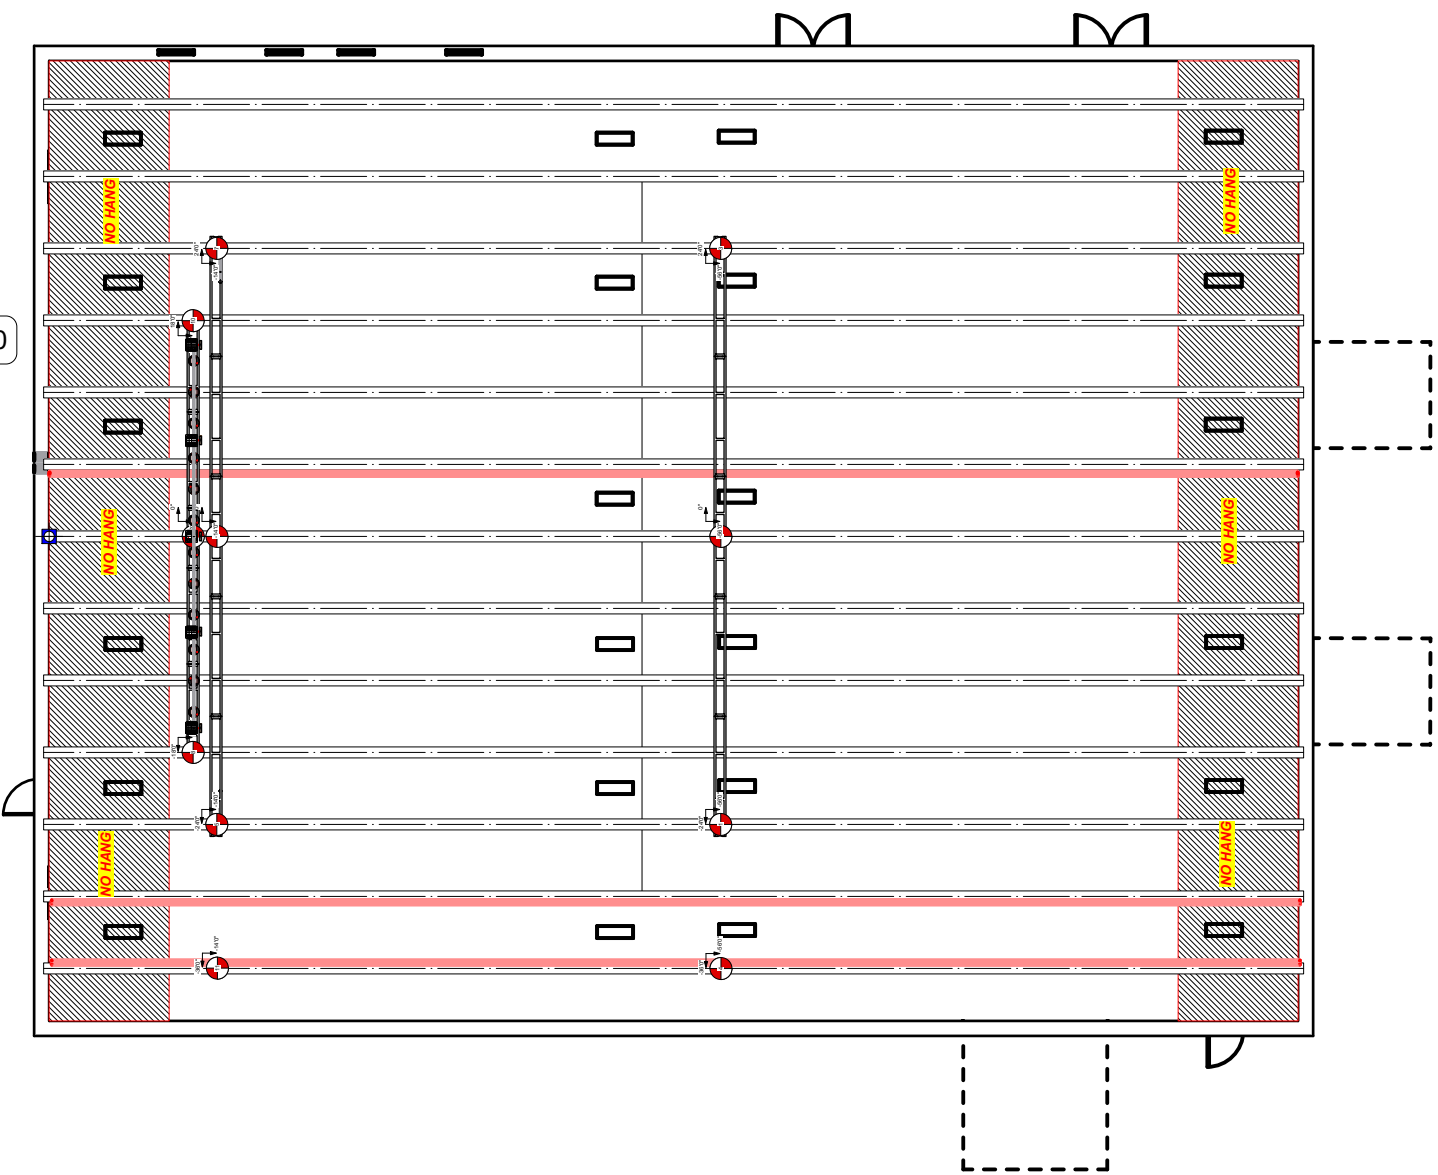

DISCLAIMER

Show:

KILLERS

P04-4557 | V3

Hoist Symbols Used

Scale: 1/16" = 1'-0"
Rigging 20