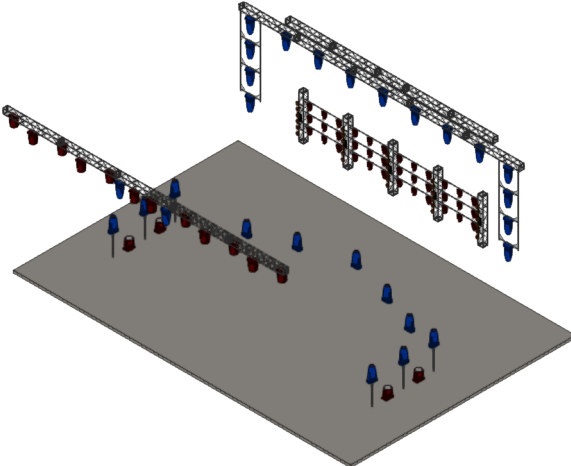

DISCLAIMER

Copyright © 2020

Show:

KILLERS

P04-4557

V3

LIGHTING		
Thumbnail	Item	Qty
	Martin Mac Quantum Wash	16
	Portman P2 Hexalin	5
	Robe LEDBeam 150	36
	Robe Robin Esprit	28
VIDEO		
Thumbnail	Item	Qty
SEFX		
Thumbnail	Item	Qty
CONTROL		
Thumbnail	Item	Qty
	Ghost Network Switch	2
	GrandMA2 Full-Size	2
	GrandMA 2 NPU	2
RIGGING		
Thumbnail	Item	Qty
	4' Pipe (Black (Lighting))	6
	8' Pipe (Black (Lighting))	12
	12' Box Truss 5' (Black (Lighting))	1
	12' Box Truss 8' (Black (Lighting))	9
	12' Box Truss 10' (Black (Lighting))	10
	24' x 24' Base Plate ( )	6
	U-Torn 100 (Black (Lighting))	6

Detail:
Render

Designer:
Steven Douglas

Drawn By:
Kevin Maas

City/State:
Las Vegas, NV

Venue:
LMG Vegas Studio

Show Dates:
8/5/2020

Scale: ANSIA 8.5 x 11
NTS 1 OF 9

File Last Modified:
8/3/20
Killers_Vegas Studio V3.vwx