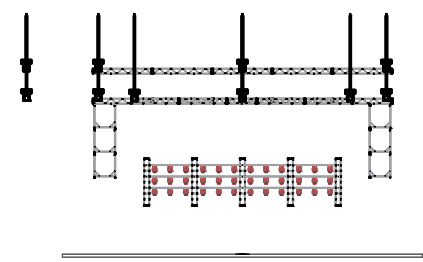

22 Rigging Front
Scale: 1/32" = 1'-0"

Detail:
Rigging Plot

Designer:
Steven Douglas

Drawn By:
Kevin Maas

City/State:
Las Vegas, NV

Venue:
LMG Vegas Studio

Show Dates:
8/5/2020

Scale: 1/8" = 1'	Page: 8 OF 9

File Last Modified:
8/3/20
Killers_Vegas Studio V3.vwx