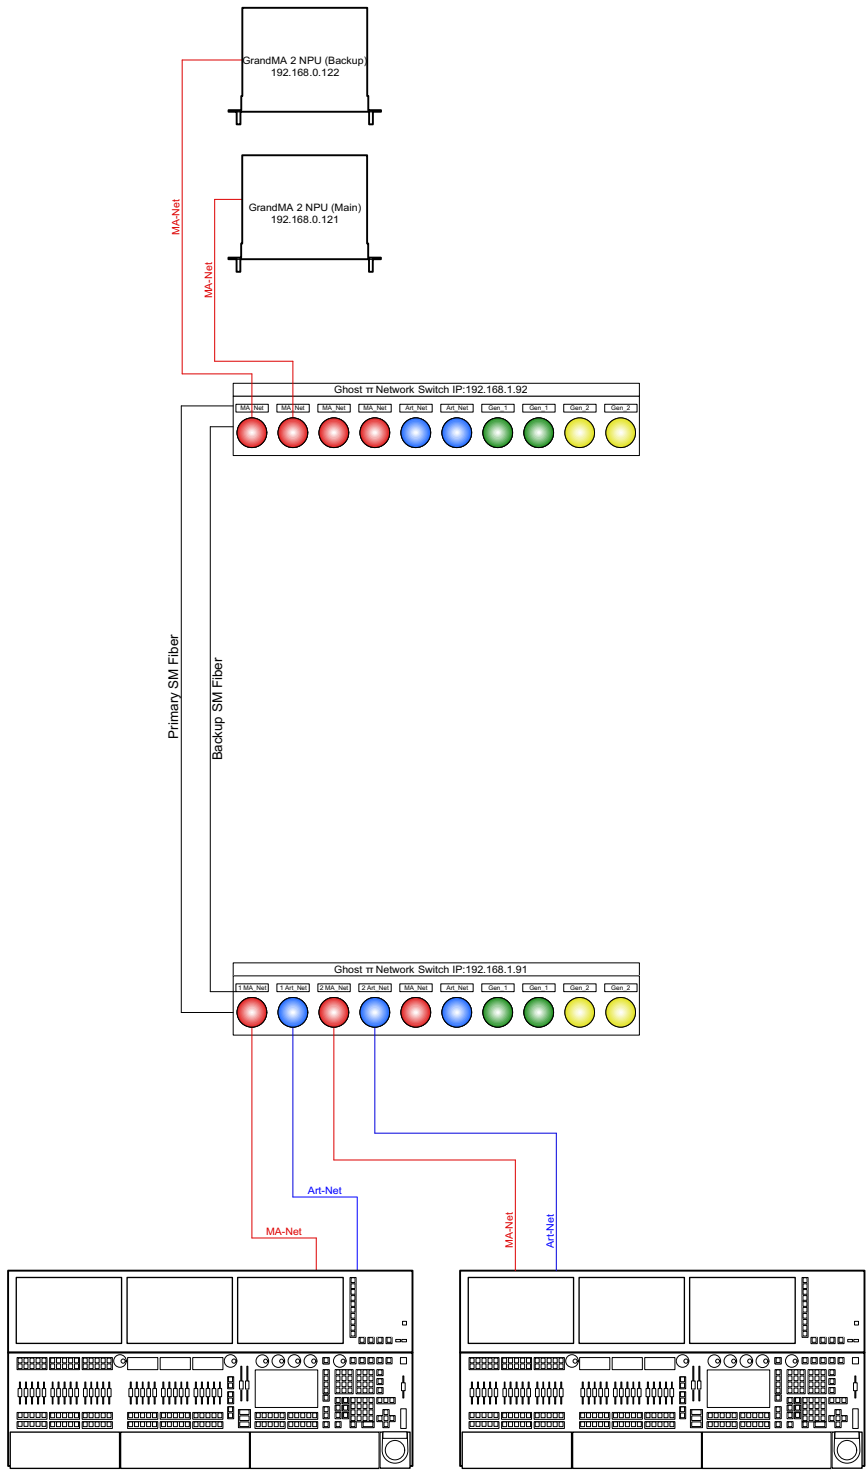

DISCLAIMER

Copyright © 2020

Show:

P04-4557 V3

LIGHTING		
Thumbnail	Item	Qty
	Martin Mac Quantum Wash	16
	Portman P2 Hexalin	5
	Robe LEDBeam 150	36
	Robe Robin Esprit	28
VIDEO		
Thumbnail	Item	Qty
SEFX		
Thumbnail	Item	Qty
CONTROL		
Thumbnail	Item	Qty
	Ghost Network Switch	2
	GrandMA2 Full-Size	2
	GrandMA 2 NPU	2
RIGGING		
Thumbnail	Item	Qty
	4" Pipe (Black (Lighting))	6
	8" Pipe (Black (Lighting))	12
	12" Box Truss 5' (Black (Lighting))	1
	12" Box Truss 8' (Black (Lighting))	9
	12" Box Truss 10' (Black (Lighting))	10
	24" x 24" Base Plate ( )	6
	U-Torn 100 (Black (Lighting))	6

Detail:
Control

Designer:
Steven Douglas

Drawn By:
Kevin Maas

City/State:
Las Vegas, NV

Venue:
LMG Vegas Studio

Show Dates:
8/5/2020

Scale: NTS Page: 9 OF 9
ANSI A 8.5 x 11

File Last Modified:
8/3/20
Killers_Vegas Studio V3.vwx

Device	IP Address
GrandMA2 Full-Size (Main)	192.168.0.101 / 2.0.0.101
GrandMA2 Full-Size (Backup)	192.168.0.102 / 2.0.0.102
GrandMA 2 NPU (Main)	192.168.0.121
GrandMA 2 NPU (Backup)	192.168.0.122
Ghost Network Switch (FOH)	192.168.1.91
Ghost Network Switch (BOH)	192.168.1.92