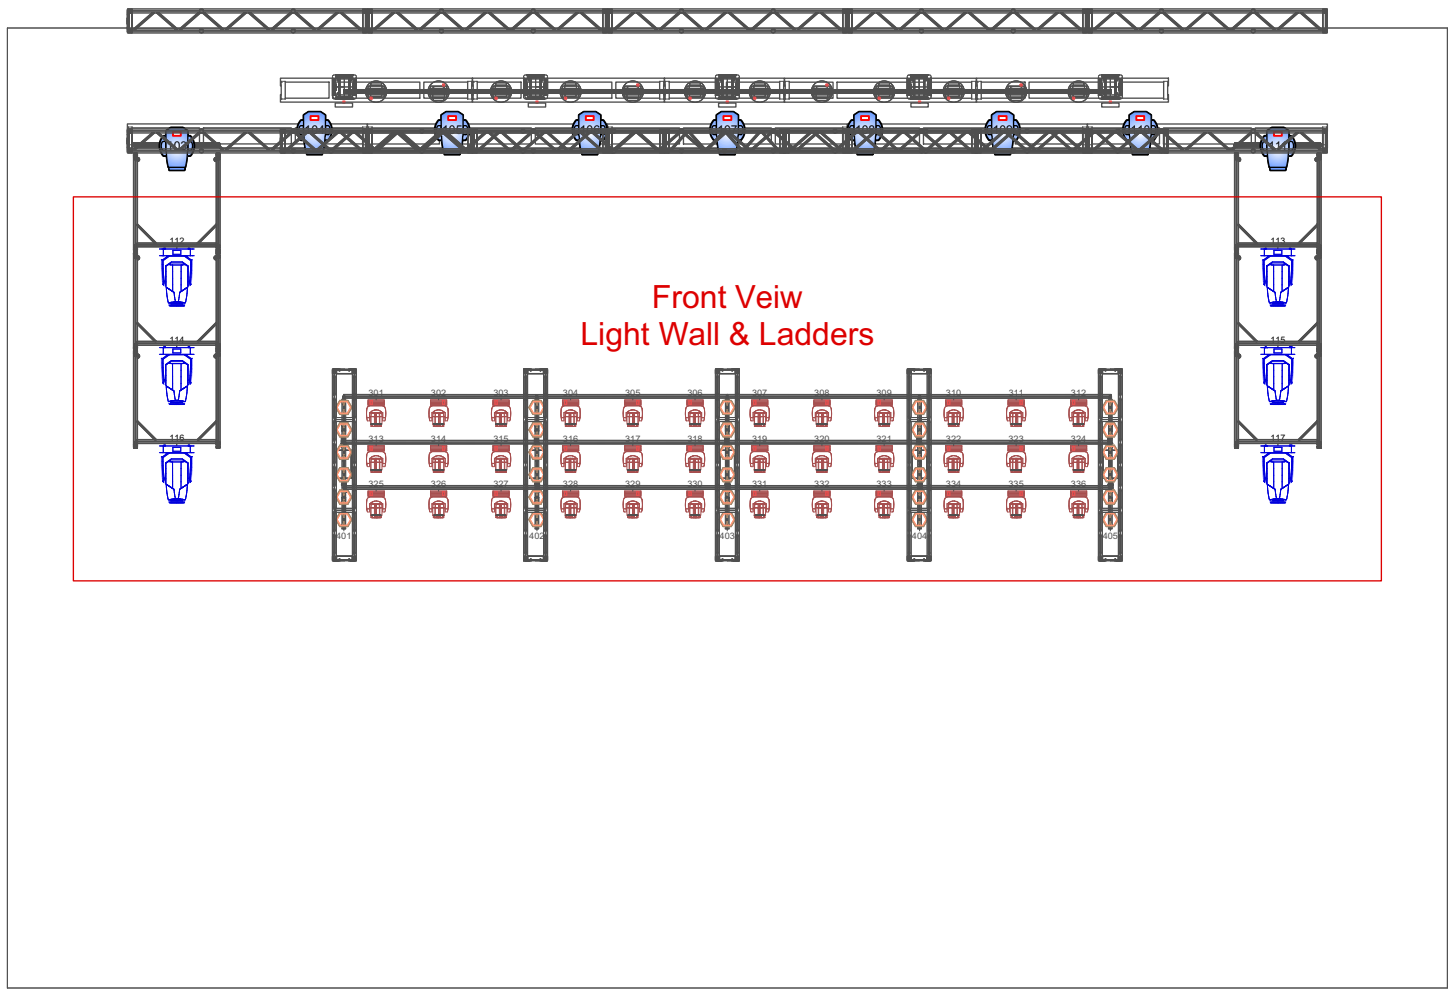

DISCLAIMER

Show:

P04-4557 V3

LIGHTING		
Thumbnail	Item	Qty
	Martin Mac Quantum Wash	16
	Portman P2 Hexalin	5
	Robe LEDBeam 150	36
	Robe Robin Esprite	28
VIDEO		
Thumbnail	Item	Qty
SFX		
Thumbnail	Item	Qty
CONTROL		
Thumbnail	Item	Qty
	Ghost Network Switch	2
	GrandMA2 Full-Size	2
	GrandMA 2 NPU	2
RIGGING		
Thumbnail	Item	Qty
	4" Pipe (Black (Lighting))	6
	8" Pipe (Black (Lighting))	12
	12" Box Truss 5' (Black (Lighting))	1
	12" Box Truss 8' (Black (Lighting))	9
	12" Box Truss 10' (Black (Lighting))	10
	24" x 24" Base Plate ( )	6
	U-Torn 100 (Black (Lighting))	6

Detail:

Lighting Plan
Overhead
Designer:
Steven Douglas

Drawn By:
Kevin Maas

City/State:
Las Vegas, NV

Venue:
LMG Vegas Studio

Show Dates:
8/5/2020

Scale: 1/8" = 1'
ANSI A 8.5 x 11

Page: 3 OF 9

File Last Modified:
8/3/20
Killers_Vegas Studio V3.vwx